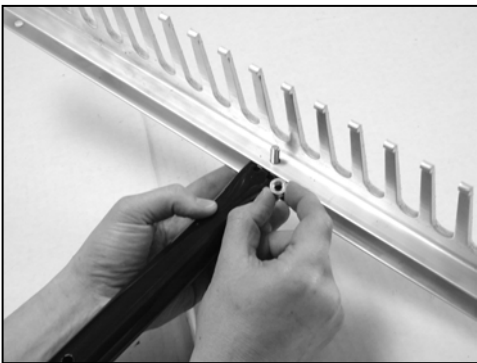

### **Assembly Instructions for Handle:**

1. Insert flat-tipped end of handle into channel-shaped crossbar.  
NOTE: This may be a tight fit requiring working the handle back and forth.
2. Align holes and insert middle sized bolt. Do not tighten until all hardware is in place.