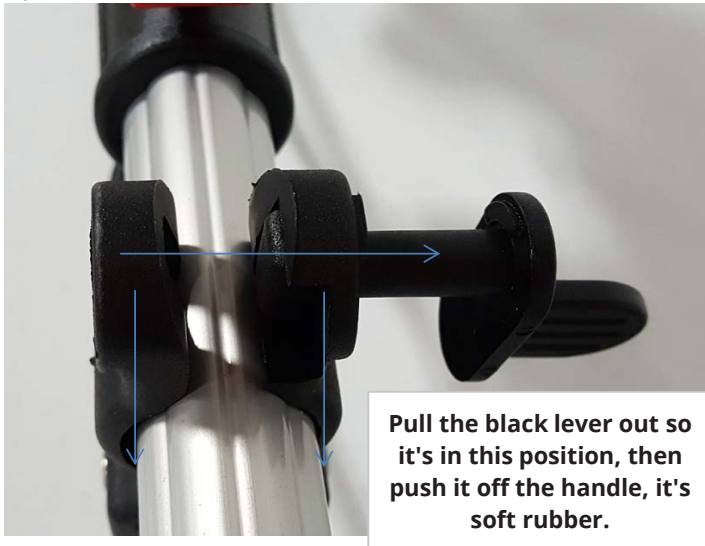

#41400 INSTRUCTION MANUAL for interchangeable pruner head and saw

4)